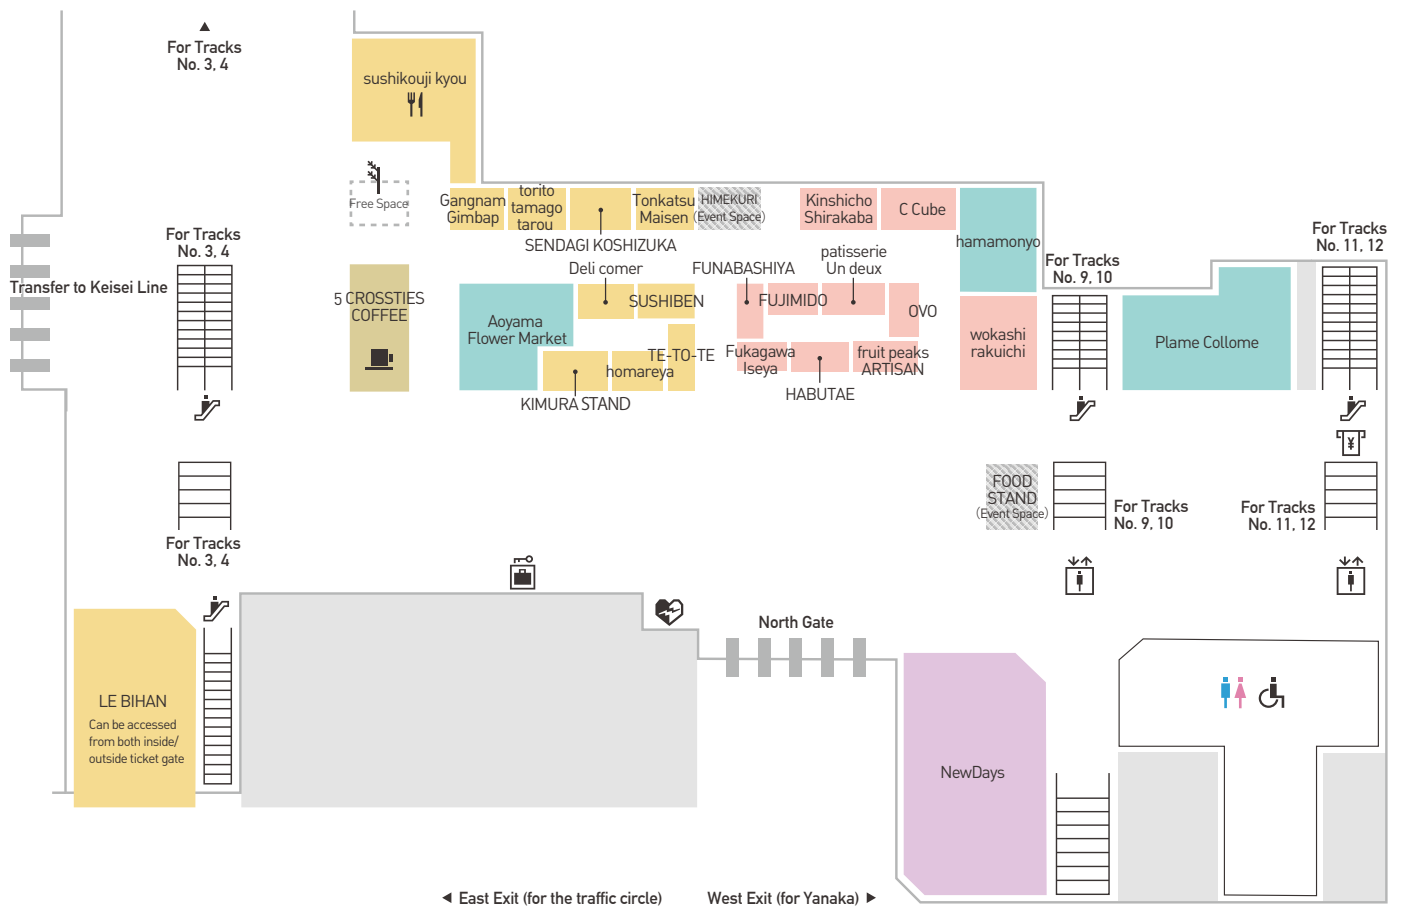

FLOOR GUIDE ecute Nippori

- Eat-in
- Café
- Free Space
- Escalator
- Elevator
- Restroom
- Accessible Facility
- Coin Lockers
- VIEW ALTTE
- AED