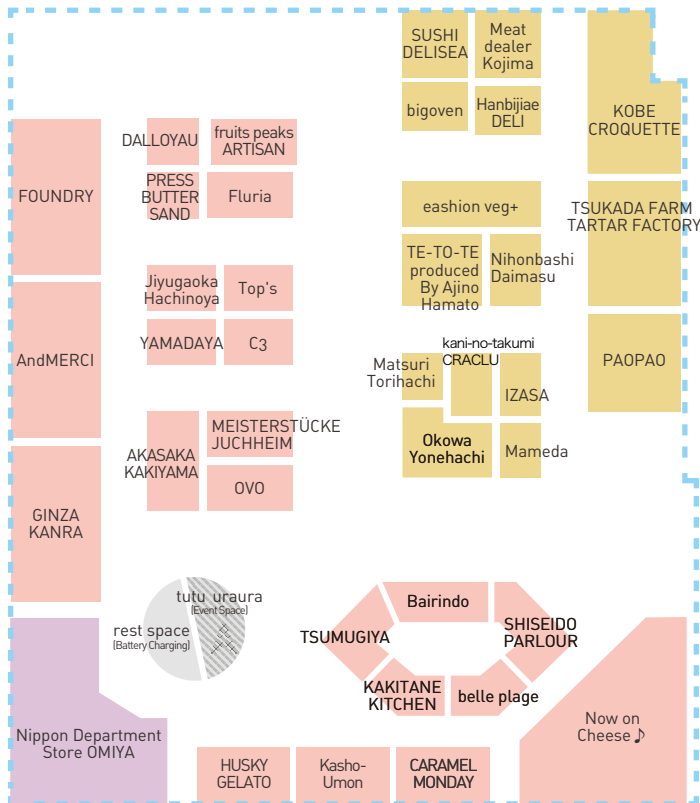

FLOOR GUIDE ecute Omiya

food theater

JR-EAST FREE Wi-Fi

JR-East offers free Wi-Fi services to foreign visitors to Japan through their "JR-EAST FREE Wi-Fi". The service can be accessed in some areas of ecute Omiya.

- | | | | |
|------------------|---------------------|-----------|------------------|
| Restaurant, Café | Alcohol Served | Escalator | Elevator |
| Restroom | Accessible Facility | Baby Bed | Ostomate Support |
| Fitting Room | Coin Lockers | Pay Phone | Mailbox |
| Shinkansen Line | Wi-Fi Spot | AED | |