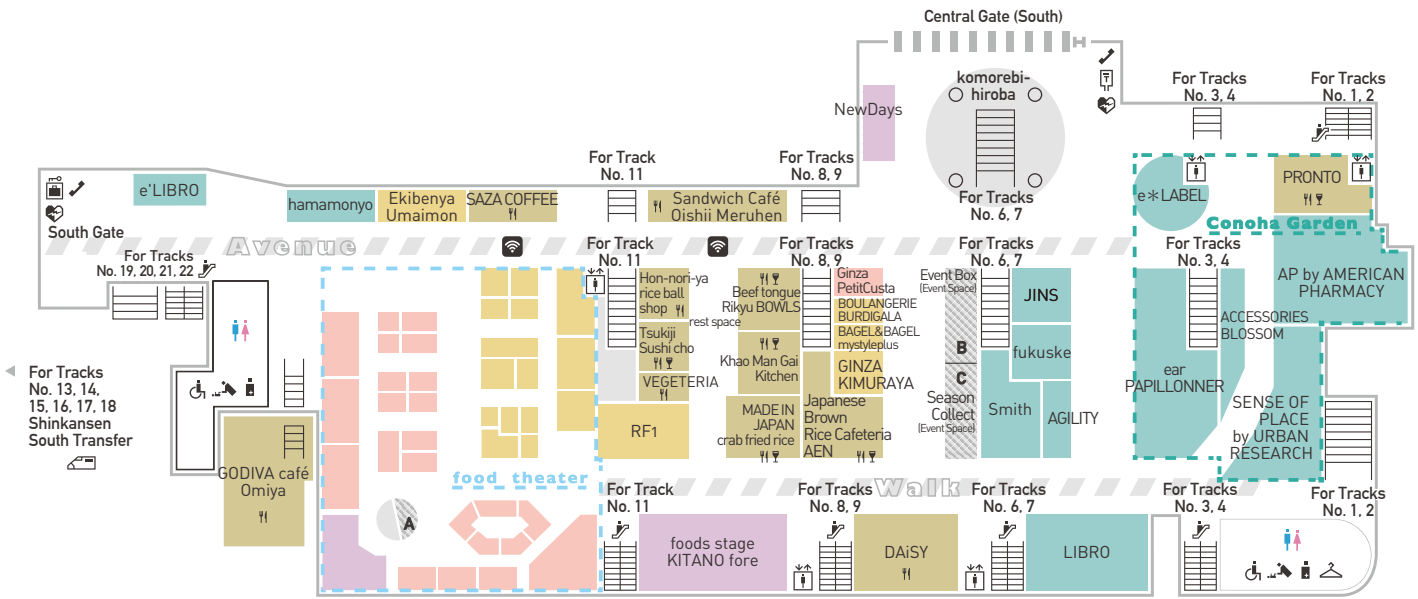

FLOOR GUIDE ecute Omiya

food theater

JR-EAST FREE Wi-Fi

JR-East offers free Wi-Fi services to foreign visitors to Japan through their "JR-EAST FREE Wi-Fi". The service can be accessed in some areas of ecute Omiya.

- | | | | |
|------------------|---------------------|-----------|------------------|
| Restaurant, Café | Alcohol Served | Escalator | Elevator |
| Restroom | Accessible Facility | Baby Bed | Ostomate Support |
| Fitting Room | Coin Lockers | Pay Phone | Mailbox |
| Shinkansen Line | Wi-Fi Spot | AED | |