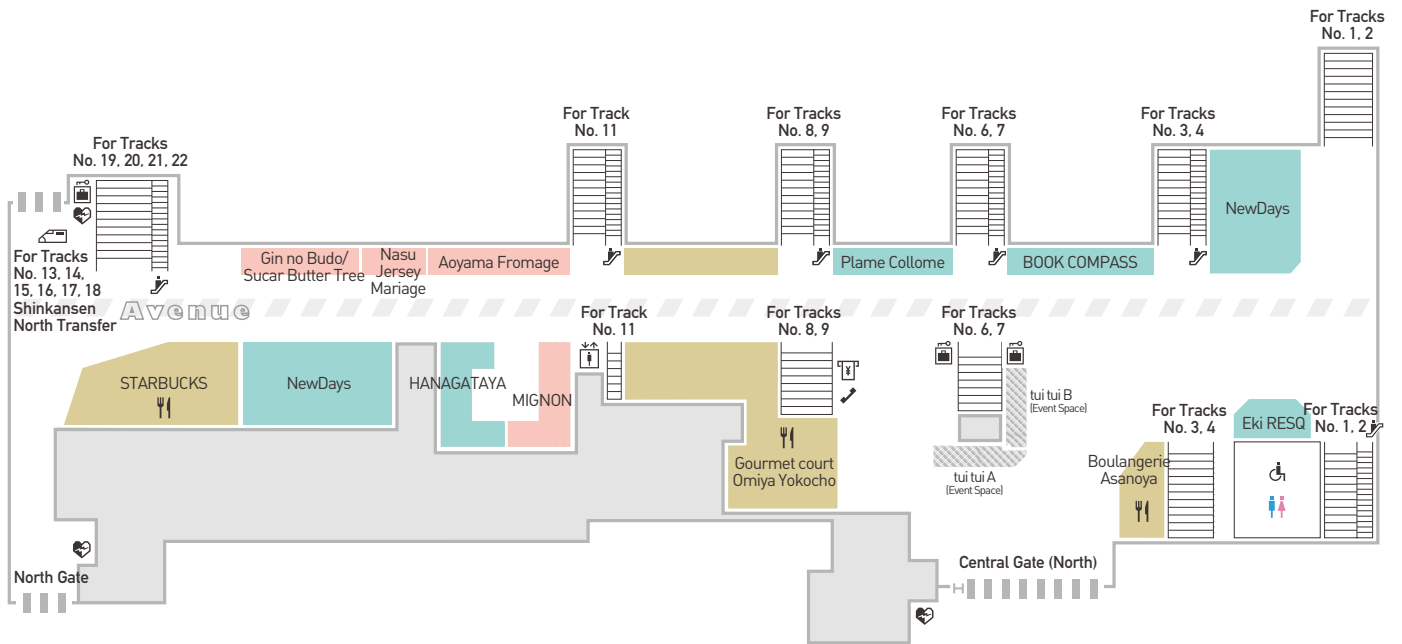

FLOOR GUIDE ecute Omiya North

JR-EAST FREE Wi-Fi

JR-East offers free Wi-Fi services to foreign visitors to Japan through their "JR-EAST FREE Wi-Fi". The service can be accessed in some areas of ecute Omiya North.

 Restaurant, Café

 Escalator

 Elevator

 Restroom

 Accessible Facility

 Coin Lockers

 Pay Phone

 VIEW ALTTE

 AED

 Shinkansen Line